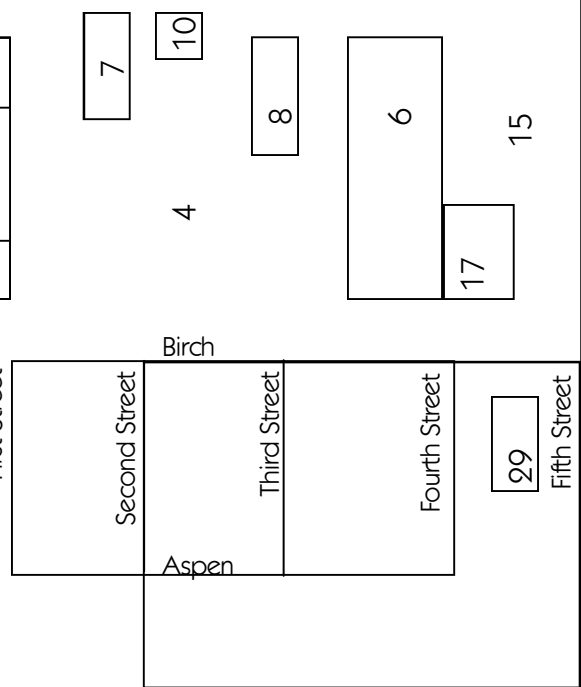

GOLDEN HILL STATE PARK

LAKE ONTARIO

34

35

Carmen Road

LIGHTHOUSE CHRISTIAN CAMP

- 1 Athletic Field
- 2 Basketball Court
- 3 Thayer Classroom
- 4 Commons
- 5 Fitness Building
- 6 Dining Hall
- 7 Gazebo-Small
- 8 Gazebo-Large
- 9 Laundry
- 10 Lighthouse Café
- 11 LW McGrath Memorial Hall
- 12 Maintenance Bldg.
- 13 Nursery
- 14 Office/Registration
- 15 Playground
- 16 Pavilion
- 17 Presidential Hall
- 18 Restrooms
- 19 Camp Store
- 20 Camp Store Tent
- 21 Tabernacle
- 22 Teen Tent
- 23 Toolshed Classroom
- 24 Volleyball Court
- 25 Morton Lodge
- 26 Reber Lodge
- 27 Glenn Ziegler Inn
- 28 Lighthouse Lodge
- 29 Park East/West
- 30 Cabins
- 31 Water & Electric Campsites
- 32 Full Hook-up Campsites
- 33 Lots 107 & 108
- 34 East Launch
- 35 West Launch