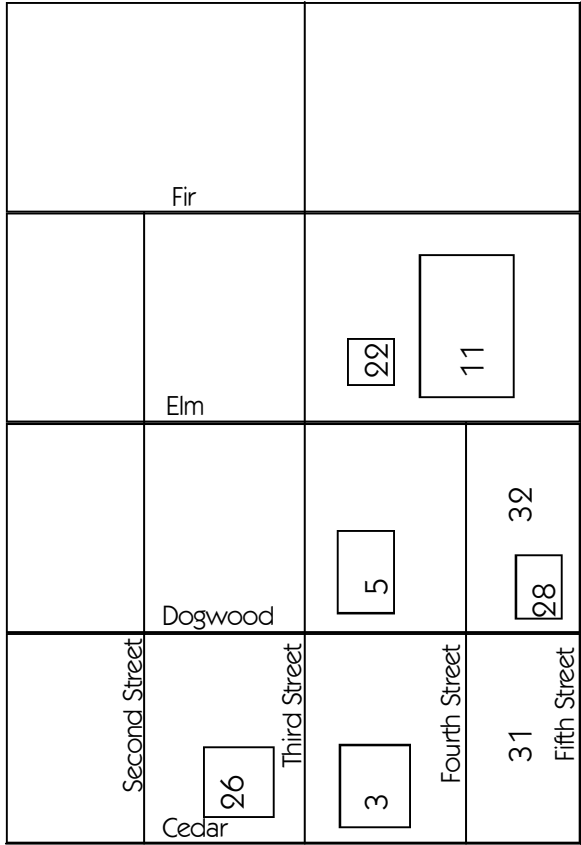

GOLDEN HILL STATE PARK

LAKE ONTARIO

34

35

Carmen Road

LIGHTHOUSE CHRISTIAN CAMP

- 1 Athletic Field
- 2 Basketball Court
- 3 Thayer Classroom
- 4 Commons
- 5 Fitness Building
- 6 Dining Hall
- 7 Gazebo-Small
- 8 Gazebo-Large
- 9 Laundry
- 10 Lighthouse Café
- 11 LW McGrath Memorial Hall
- 12 Maintenance Bldg.
- 13 Nursery
- 14 Office/Registration
- 15 Playground
- 16 Pavilion
- 17 Presidential Hall
- 18 Restrooms
- 19 Camp Store
- 20 Camp Store Tent
- 21 Tabernacle
- 22 Teen Tent
- 23 Toolshed Classroom
- 24 Volleyball Court
- 25 Morton Lodge
- 26 Reber Lodge
- 27 Glenn Ziegler Inn
- 28 Lighthouse Lodge
- 29 Park East/West
- 30 Cabins
- 31 Water & Electric Campsites
- 32 Full Hook-up Campsites
- 33 Lots 107 & 108
- 34 East Launch
- 35 West Launch